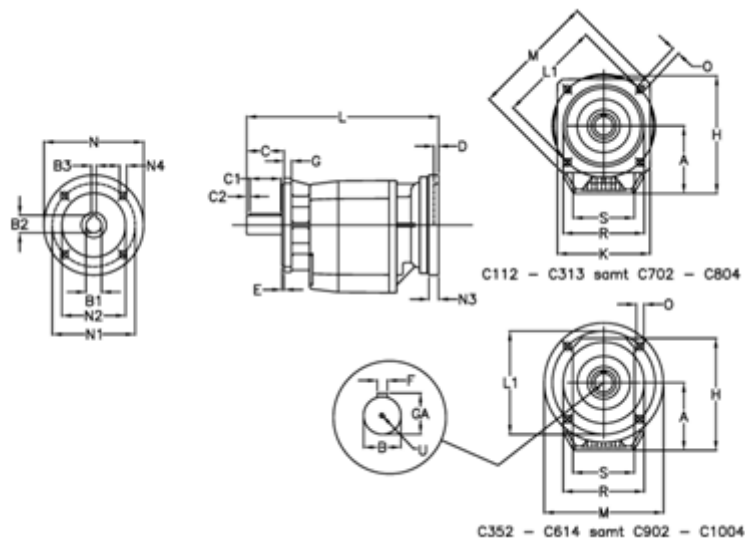

Article number: 40600751202420
 Description: Helical gearbox
 C704F-512-P63B5

Measures

A = 208.0	D = 4.0	L1 = 300	R = 262
B = 60	E = 5	M = 350	S = 250
B1 = 11	F = 18	N = 140	U = M20x42
B2 = 12.8	G = 17	N1 = 115	
B3 = 4	GA = 64.0	N2 = 95	
C = 120	H = 358.0	N3 = 0	
C1 = 90	K = 300	N4 = M8x19	
C2 = 15	L = 504.5	O = 18.0	